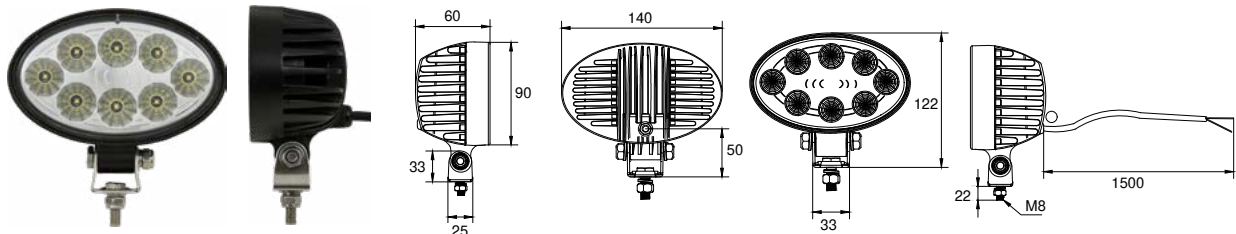

42-100

E_{R10} **LED** **IP 67** **EMC**

WORKING LAMP LED 1800

BEST. NR		ARBEITSSCHEINWERFER		C°	RAW LUMEN	WATT	ANSCHLUSS	
PART NO		WORKING LAMP					CONNECTOR	
42-1007-001	1/20		10 - 30	-40 ~ +80	1800	16	offenes Ende open end	1,50 m

E_{R10} **LED** **IP 67** **EMC**