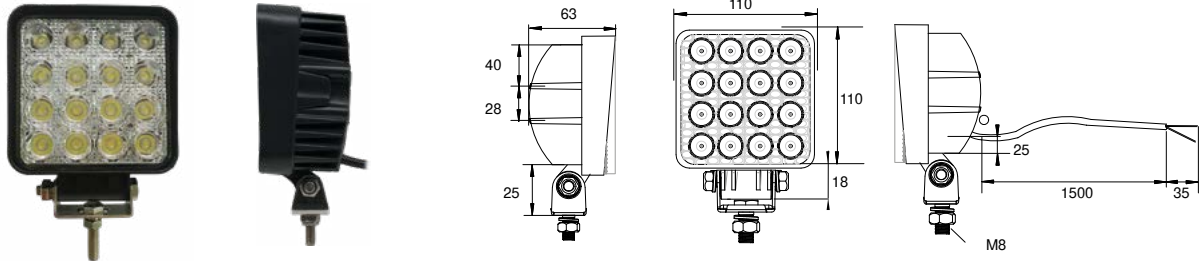

42-100

E R10 **LED** **IP 67** **EMC**

WORKING LAMP LED 3500 F

BEST. NR		ARBEITSSCHEINWERFER		C°	RAW LUMEN	WATT	ANSCHLUSS	
PART NO		WORKING LAMP					CONNECTOR	
42-1003-001	1/20		10 - 30	-40 ~ +50	3500	36	offenes Ende open end	1,50 m

E R10 **LED** **IP 67** **EMC**