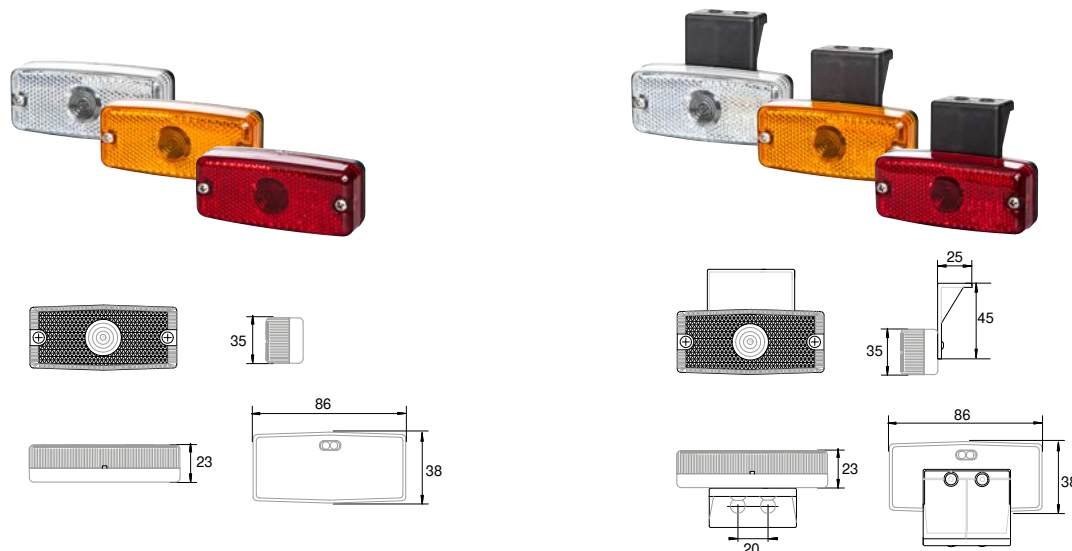

**POSITIONSLEUCHE - SEITENMARKIERUNGSLEUCHE
POSITION LAMP - SIDE MARKER LAMP**

BEST. NR		BEZEICHNUNG		FARBE	WINKEL	ANSCHLUSS	ABBILDUNG
PART NO		DESCRIPTION		COLOUR	BRACKET	CONNECTOR	PICTURE
42-3000-004	1/250	Positionslicht vorne Front position light	Rückstrahler weiß Reflector white	weiß white		Tülle grommet	
42-3000-104	1/125	Positionslicht vorne Front position light	Rückstrahler weiß Reflector white	weiß white	● 90°	Tülle grommet	
42-3001-004	1/250	Seitenmarkierungslicht Sidemarker light	Rückstrahler gelb Reflector amber	gelb amber		Tülle grommet	
42-3001-104	1/125	Seitenmarkierungslicht Sidemarker light	Rückstrahler gelb Reflector amber	gelb amber	● 90°	Tülle grommet	
42-3002-004	1/250	Positionslicht hinten Rear position light	Rückstrahler rot Reflector red	rot red		Tülle grommet	
42-3002-104	1/125	Positionslicht hinten Rear position light	Rückstrahler rot Reflector red	rot red	● 90°	Tülle grommet