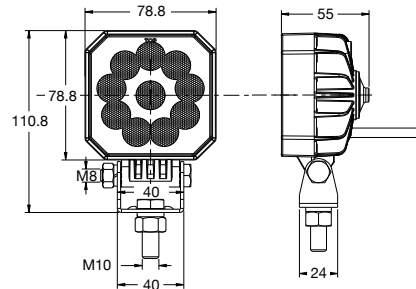

WorkFAB 1

ADR Zone 2

E R10

E R23

LED

IP6K9K

EMC

QUALITY QUALITY
2
FABRILcar

WORKFAB 1 1600 WITH SWITCH

BEST. NR		ARBEITSSCHEINWERFER	⚡ V	C°	RAW LUMEN	WATT	ANSCHLUSS	
PART NO		WORKING LAMP					CONNECTOR	
42-1009-001	1/20		10 - 59	-45 ~ +60	1600	10	offenes Ende open end	1,50 m

ADR Zone 2

E R10

E R23

LED

IP6K9K

EMC

QUALITY QUALITY
2
FABRILcar