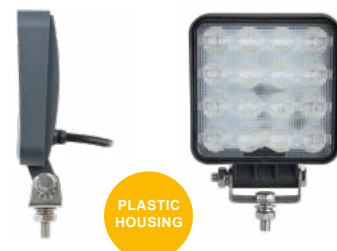

WORKING LAMP LED 1800 F

BEST. NR PART NO		ARBEITSSCHEINWERFER WORKING LAMP		C°	RAW LUMEN	WATT	ANSCHLUSS CONNECTOR
42-1006-001	1/20	plastic housing 	10 - 30		1800	12	offenes Ende open end 1,50 m