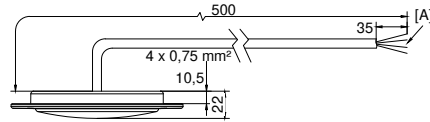

RoundFAB

ADR Zone 2

LED

IP6K9K

E

ROUND FAB

Blinklicht
Direction indicator

Rücklicht
Tail light

Bremslicht
Stop light

BEST. NR PART NO		←	→			⚡ V	ANSCHLUSS CONNECTOR			mm
41-2000-001	1/100	●	●	LED	[A]	10-30	offenes Ende open end	0,50 m		-
41-2000-011	1/100	●	●	LED	[B]	10-30	4 pol. Superseal weiblich 4 pin Superseal female	0,50 m	19	-