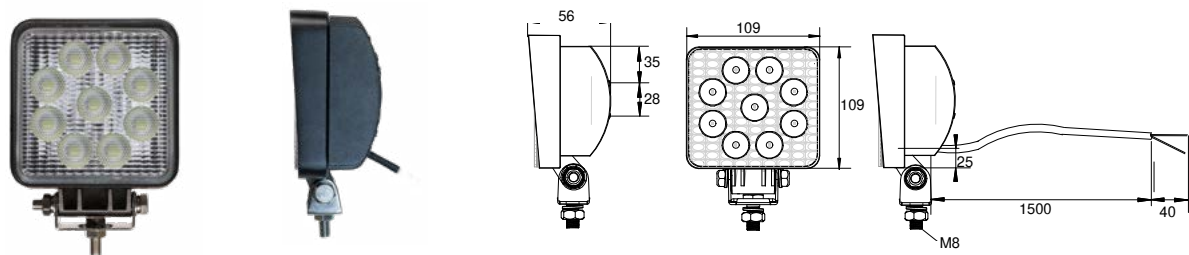

WORKING & REVERSE LAMP LED 2000 F

BEST. NR		ARBEITSSCHEINWERFER		C°	RAW LUMEN	WATT	ANSCHLUSS	
PART NO		WORKING LAMP					CONNECTOR	
42-1001-001	1/20		10 - 30	-40 ~ +50	2000	27	offenes Ende open end	1,50 m