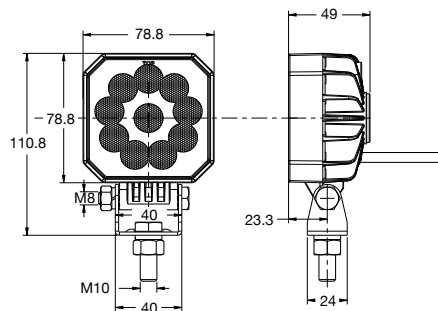

E R10

E R23

LED

IP6K9K

EMC

QUALITY QUALITY
2
FABRILcar

WORKFAB 1 1600

BEST. NR		ARBEITSSCHEINWERFER	⚡ V	C°	RAW LUMEN	WATT	ANSCHLUSS	
PART NO		WORKING LAMP					CONNECTOR	
42-1009-011	1/20		10 - 59	-45 ~ +60	1600	10	offenes Ende open end	1,50 m