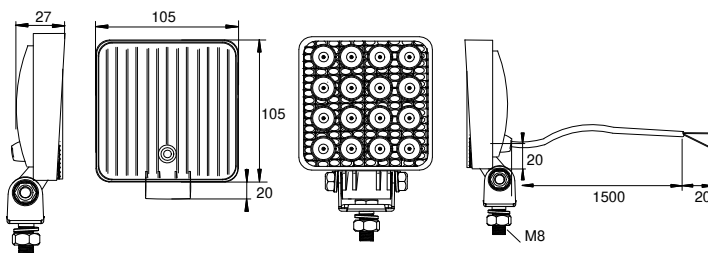

WORKING LAMP LED 1800 F

BEST. NR PART NO		ARBEITSSCHEINWERFER WORKING LAMP		C°	RAW LUMEN	WATT	ANSCHLUSS CONNECTOR
42-1006-001	1/20	plastic housing 	10 - 30		1800	12	offenes Ende open end 1,50 m