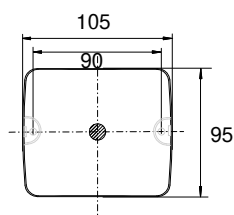

HECKLEUCHE / REAR LAMP

LED IP 67 E

BEST. NR		Beschreibung	←	→			⚡	ANSCHLUSS		
PART NO		Description						CONNECTOR		mm
41-1331-001	1/50	- Rücklicht Tail light - Bremslicht Stop light - Blinklicht Direction indicator - Rückstrahler rot Reflector red	●	●	LED	●	9-33	offenes Ende open end	0,50 m	↔ 11