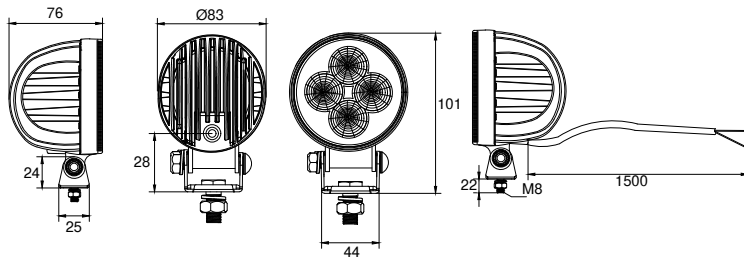

E R10 **E R23** **LED** **IP 67** **EMC**

WORKING & REVERSE LAMP LED 900 F

BEST. NR	ARBEITS- & RÜCKFAHRSCHINWERFER	V	C°	RAW LUMEN	WATT	ANSCHLUSS CONNECTOR
42-1008-001		10 - 30	-40 ~ +50	900	10	offenes Ende open end 1,50 m

E R10 **LED** **IP 67** **EMC**