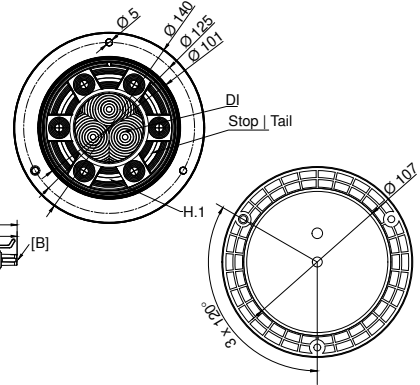

RoundFAB

ADR Zone 2

LED

IP6K9K

E

ROUND FAB

Blinklicht
Direction indicator

Rücklicht
Tail light

Bremslicht
Stop light

BEST. NR PART NO		←	→			⚡ V	ANSCHLUSS CONNECTOR			mm
41-2000-001	1/100	●	●	LED	[A]	10-30	offenes Ende open end	0,50 m		-
41-2000-011	1/100	●	●	LED	[B]	10-30	4 pol. Superseal weiblich 4 pin Superseal female	0,50 m	19	-