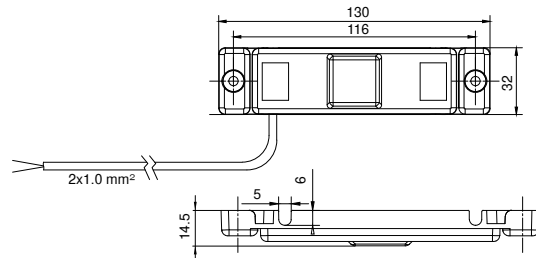

UniFAB

ADR
Zone 2

LED

IP6K9K

EMC

E

QUALITY
QUALITY
2
FABRILcar

UNIFAB

HORIZONTAL /
VERTICAL

BEST. NR		BEZEICHNUNG		FARBE	V	ANSCHLUSS	
PART NO		DESCRIPTION		COLOUR		CONNECTOR	
42-3474-001	1/-	Seitenmarkierungslicht Sidemarker light Rückstrahler gelb Reflector amber	LED	gelb amber	10-30	offenes Ende open end	0,50 m
42-3474-041	1/-	Seitenmarkierungslicht Sidemarker light Rückstrahler gelb Reflector amber	LED	gelb amber	10-30	P&R Kabel P&R cable	0,50 m
42-3474-051	1/-	Seitenmarkierungslicht Sidemarker light Rückstrahler gelb Reflector amber	LED	gelb amber	10-30	P&R Kabel P&R cable	1,50 m
42-3474-061	1/-	Seitenmarkierungslicht Sidemarker light Rückstrahler gelb Reflector amber	LED	gelb amber	10-30	P&R Kabel P&R cable	5,00 m