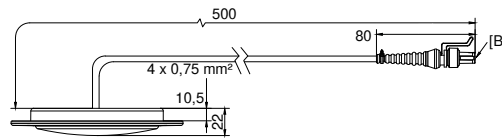

RoundFAB

ADR Zone 2

LED

IP6K9K

E

ROUND FAB

Blinklicht
Direction indicator

Rücklicht
Tail light

Bremslicht
Stop light

BEST. NR PART NO		←	→			⚡ V	ANSCHLUSS CONNECTOR			mm
41-2000-001	1/100	●	●	LED	[A]	10-30	offenes Ende open end	0,50 m		-
41-2000-011	1/100	●	●	LED	[B]	10-30	4 pol. Superseal weiblich 4 pin Superseal female	0,50 m	19	-