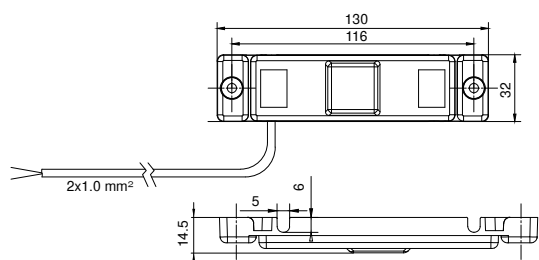

ADR
Zone 2

LED

IP6K9K

EMC

E

QUALITÄT
QUALITY
2
FABRILcar

UNIFAB