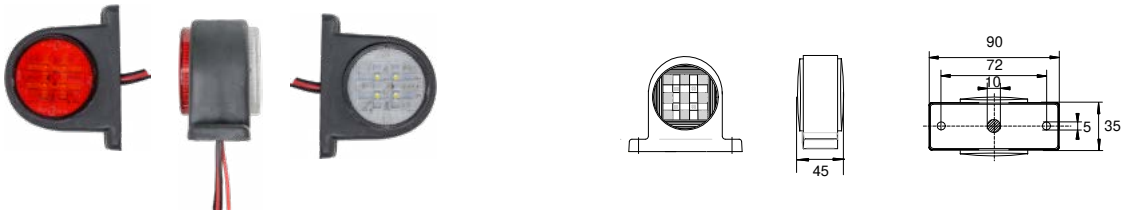

42-400

UMRISSLEUCHE END OUTLINE MARKER LAMP

LED IP 67 E

BEST. NR			←	→	💡	🔌	⚡	ANSCHLUSS		🔧
PART NO								CONNECTOR		mm
42-4000-001	1/50	Umrissleuchte End outline marker lamp	●	●	LED		10-30	offenes Ende open end	0,20 m	10