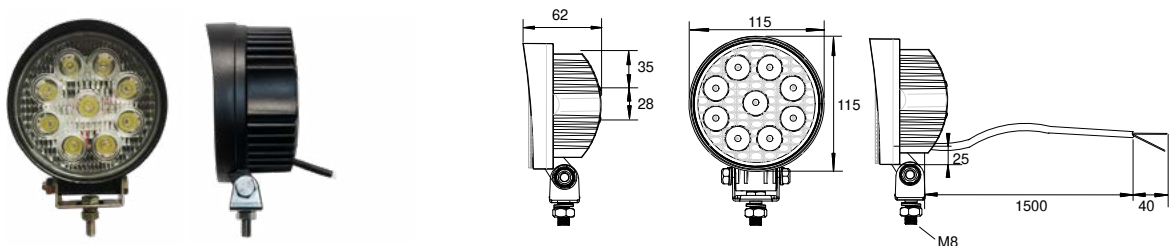

WORKING LAMP LED 2000 S

BEST. NR		ARBEITSSCHEINWERFER		C°	RAW LUMEN	WATT	ANSCHLUSS	
PART NO		WORKING LAMP					CONNECTOR	
42-1002-001	1/20		10 - 30	-40 ~ +50	2000	22	offenes Ende open end	1,50 m